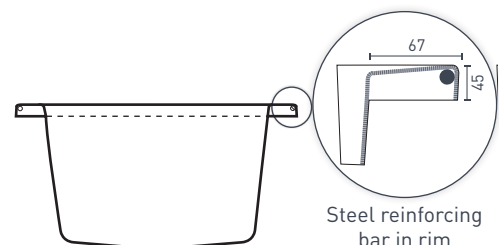

Uno Island Bath

Product Code: **UN1530W / UN1700W**

MADE IN AUSTRALIA

The Uno's combined depth & simple lines blend beautifully into any bathroom style. This bath features ergonomically shaped lumbar support to cradle the back & steep sides for maximum internal space, comfort & water efficiency.

- AS/NZ Standard 2023/1995
- Steel rod reinforced rim
- Double reinforced bath base
- Lumbar support

PRODUCT SPECIFICATIONS

Colour:	High Gloss White
Material:	Premium Sanitary grade acrylic
Length:	1530mm / 1700mm
Width:	750mm
Height:	480mm / 490mm
Capacity:	140L / 168L [200mm below the bath rim]
Bath Type:	Island
Waste Position:	End
Net Weight:	21kg / 23kg
Warranty:	15 years* (refer to decina.com.au)

OPTIONAL ACCESSORIES

- ☒ 40mm Removable pop-up waste *Chrome* **WA001**,
  White Gloss **WA002**, *Black Matte* **WA003**
- ☒ Pop-up waste & overflow kit *Chrome* **OWA001**
- ☒ Pop-down waste & overflow kit *Chrome* **OWA002**
- ☒ Pop-down waste & overflow kit *Black* **OWA003**
- ☒ Sia Headrest *Black* **SY242-B**
- ☒ EZI Frame / Base Support Frame **Various**

DECINA
DISCOVER INDULGENCE

DECINA.COM.AU 1300 DECINA

*Warranty T&Cs apply, visit decina.com.au Decina reserves the right to change specifications without notice. Due to manufacturing tolerances dimensions may vary +/- 5mm. We recommend installation does not start until after delivery. Please confirm all particulars prior to purchase, call 1300 DECINA or visit decina.com.au