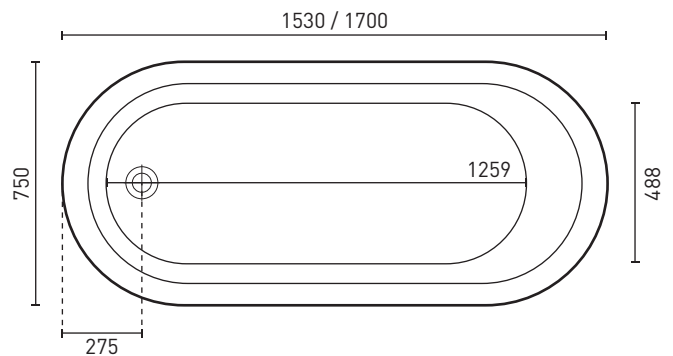

Uno Island Bath

Product Code: **UN1530W / UN1700W**

MADE IN AUSTRALIA

The Uno's combined depth & simple lines blend beautifully into any bathroom style. This bath features ergonomically shaped lumbar support to cradle the back & steep sides for maximum internal space, comfort & water efficiency.

- AS/NZ Standard 2023/1995
- Steel rod reinforced rim
- Double reinforced bath base
- Lumbar support

PRODUCT SPECIFICATIONS

Colour:	High Gloss White
Material:	Premium Sanitary grade acrylic
Length:	1530mm / 1700mm
Width:	750mm
Height:	480mm / 490mm
Capacity:	140L / 168L [200mm below the bath rim]
Bath Type:	Island
Waste Position:	End
Net Weight:	21kg / 23kg
Warranty:	15 years* (refer to decina.com.au)

OPTIONAL ACCESSORIES

- ☒ 40mm Removable pop-up waste *Chrome* **WA001**,
  White Gloss **WA002**, *Black Matte* **WA003**
- ☒ Pop-up waste & overflow kit *Chrome* **OWA001**
- ☒ Pop-down waste & overflow kit *Chrome* **OWA002**
- ☒ Pop-down waste & overflow kit *Black* **OWA003**
- ☒ Sia Headrest *Black* **SY242-B**
- ☒ EZI Frame / Base Support Frame **Various**

DECINA
DISCOVER INDULGENCE

DECINA.COM.AU 1300 DECINA

*Warranty T&Cs apply, visit decina.com.au Decina reserves the right to change specifications without notice. Due to manufacturing tolerances dimensions may vary +/- 5mm. We recommend installation does not start until after delivery. Please confirm all particulars prior to purchase, call 1300 DECINA or visit decina.com.au